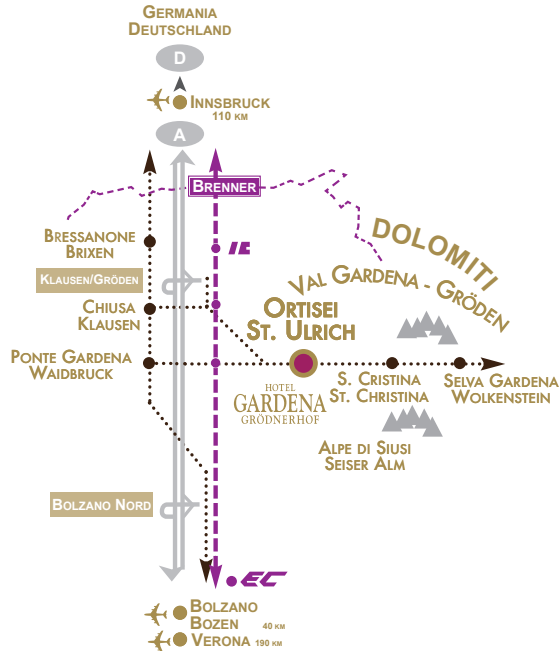

HOTEL
GARDENA
GRÖDNERHOF

Gourmet Hotel & Spa

HOW TO REACH THE GARDENA GRÖDNERHOF HOTEL

BY CAR:

Exit the A22 Brennero motorway at Chiusa/Val Gardena and then take the SS242 road following the signs for Val Gardena Gröden to Ortisei (approx. 25 min.). Once in Ortisei, follow the signs with the orange arrows and continue along the main road to the roundabout. Take the first exit and continue through the tunnel. After the tunnel, at the first bridge, turn right and then turn immediately left. Continue to the intersection and then turn right.

INTERCITY AND INTERNATIONAL TRAINS:

Bressanone station (30 km)
Bolzano station (36 km)

AIRPORTS:

Bolzano (40 km) | Verona (185 km) | Innsbruck (111 km)
Munich (300 km) | Venice (225 km)
Milan Linate (319 km) | Milan Malpensa (351 km)

LEGEND

- Brennero highway
- === A22 motorway
- Railway

GARDENA GRÖDNERHOF

Via Vidalong 3

I-39046 Ortisei | Val Gardena | Dolomites | South Tyrol

Tel. +39 0471 796 315 • Fax +39 0471 796 513

info@gardena.it • www.gardena.it